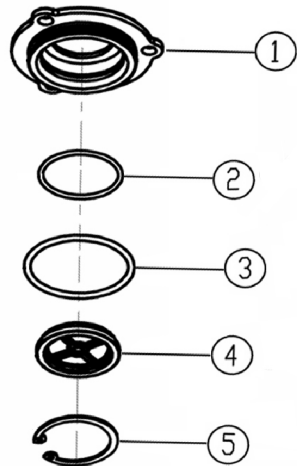

TITLE:
AAA C40 SERIES PUMP
3800PSI @ 3.5GPM
HORIZONTAL TRIPLEX

SIZE DWG. NO. **A** **530003** REV. **C**

SCALE: N/A ECN# DC13-0354 SHEET 1 OF 5

① **PART NO. 7106691**

OUTLET VALVE KIT		
ITEM	QTY	DESCRIPTION
1	3	VALVE, CAGE
2	3	VALVE, SPRING
3	3	VALVE, DISK
4	3	VALVE, O-RING
5	3	VALVE, SEAT

⑤ **PART NO. 7104228**

SOAP INJECTOR KIT		
ITEM	QTY	DESCRIPTION
1	1	HOSE BARB
2	1	O-RING
3	1	BALL, SOAP VALVE
4	1	SPRING, SOAP VALVE

②④ **PART NO. 7106708**

INLET VALVE KIT		
ITEM	QTY	DESCRIPTION
1	3	O-RING
2	3	VALVE, SEAT
3	3	VALVE, DISK
4	3	VALVE, SPRING
5	3	VALVE, CAGE

②⑦ **PART NO. 7106711**

UNLOADER KIT		
ITEM	QTY	DESCRIPTION
1	1	NUT, UNLOADER JAM
2	1	NUT, UNLOADER ADJUSTMENT
3	1	SPRING, UNLOADER
4	1	CORE, UNLOADER VALVE
5	1	O-RING
6	1	RING, BACK-UP RING, SPLIT
7	1	O-RING
8	1	POLE, UNLOADER VALVE
9	1	O-RING
10	1	RING, BACK-UP RING, SPLIT
11	1	PIN, SPRING
12	1	PIN, UNLOADER

530003 PUMP DRAWING PARTS

ITEM	PART NO.	DESCRIPTION	QTY	COMMENT
28	7106721	Screw	3	
29	7106709	Cover, Side	1	Crankcase Side Cover Kit
		O-Ring		
		O-Ring		
		Sight Glass		
30	7106714	Ring ø40, Retaining	1	
31	7106715	Bearing, 6304	1	
32	7106716	Crankcase	1	
33	7106718	Bolt	3	Connecting Rod Kit
		Gasket		
		Piston, Ceramic		
		Plunger, Pole, Base		
		Connecting Rod		
34	7106719	O-Ring	1	
35	7106720	End Cover	1	
36	7106721	Screw	4	
37	7106722	Screw	4	
38	7106723	Oil Seal	1	
39	7106724	Flange	1	
40	7106712	O-Ring	1	
41	7106726	Ring ø40, Retaining	1	
42	7106727	Needle Bearing	1	
43	7106672	Crankshaft, ø10	1	
44	7106729	Screw	1	
45	7106730	O-Ring	2	
46	7105721	Plug	2	
47	7106731	Oil Seal	3	
48	7106732	Retainer, Seal	3	
49	7106733	Seal, Low Pressure	3	High and Low Pressure Seal Kit
		O-Ring		
		Ring, Anti-Ext		
50	7106734	Seal, High Pressure	1	
51	7106628	Pump Head	1	Pressure Boost Valve Kit
		Valve Cap, Pressure Boost		
		Spring, Boost Valve		
		Valve, Pressure Boost		
		Back Ring		
O-Ring				