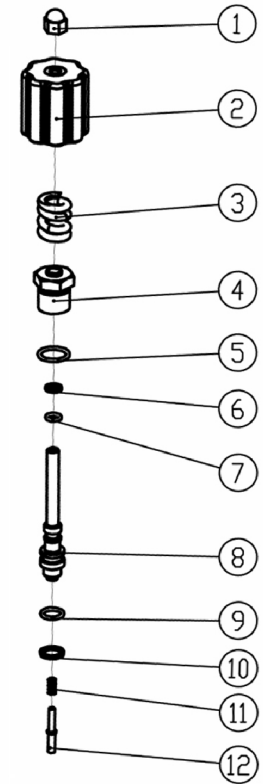

TITLE:
AAA C40 SERIES PUMP
3800PSI @ 3.5GPM
HORIZONTAL TRIPLEX

SIZE DWG. NO. **A** **530003** REV. **C**

SCALE: N/A ECN# DC13-0354 SHEET 1 OF 5

① **PART NO. 7106691**

OUTLET VALVE KIT		
ITEM	QTY	DESCRIPTION
1	3	VALVE, CAGE
2	3	VALVE, SPRING
3	3	VALVE, DISK
4	3	VALVE, O-RING
5	3	VALVE, SEAT

⑤ **PART NO. 7104228**

SOAP INJECTOR KIT		
ITEM	QTY	DESCRIPTION
1	1	HOSE BARB
2	1	O-RING
3	1	BALL, SOAP VALVE
4	1	SPRING, SOAP VALVE

②④ **PART NO. 7106708**

INLET VALVE KIT		
ITEM	QTY	DESCRIPTION
1	3	O-RING
2	3	VALVE, SEAT
3	3	VALVE, DISK
4	3	VALVE, SPRING
5	3	VALVE, CAGE

530003 PUMP DRAWING PARTS

ITEM	PART NO.	DESCRIPTION	QTY	COMMENT
28	7106721	Screw	3	
29	7106709	Cover, Side	1	Crankcase Side Cover Kit
		O-Ring		
		O-Ring		
		Sight Glass		
30	7106714	Ring ø40, Retaining	1	
31	7106715	Bearing, 6304	1	
32	7106716	Crankcase	1	
33	7106718	Bolt	3	Connecting Rod Kit
		Gasket		
		Piston, Ceramic		
		Plunger, Pole, Base		
		Connecting Rod		
34	7106719	O-Ring	1	
35	7106720	End Cover	1	
36	7106721	Screw	4	
37	7106722	Screw	4	
38	7106723	Oil Seal	1	
39	7106724	Flange	1	
40	7106712	O-Ring	1	
41	7106726	Ring ø40, Retaining	1	
42	7106727	Needle Bearing	1	
43	7106672	Crankshaft, ø10	1	
44	7106729	Screw	1	
45	7106730	O-Ring	2	
46	7105721	Plug	2	
47	7106731	Oil Seal	3	
48	7106732	Retainer, Seal	3	
49	7106733	Seal, Low Pressure	3	High and Low Pressure Seal Kit
		O-Ring		
		Ring, Anti-Ext		
50	7106734	Seal, High Pressure	1	
51	7106628	Pump Head	1	Pressure Boost Valve Kit
		Valve Cap, Pressure Boost		
		Spring, Boost Valve		
		Valve, Pressure Boost		
		Back Ring		
O-Ring				