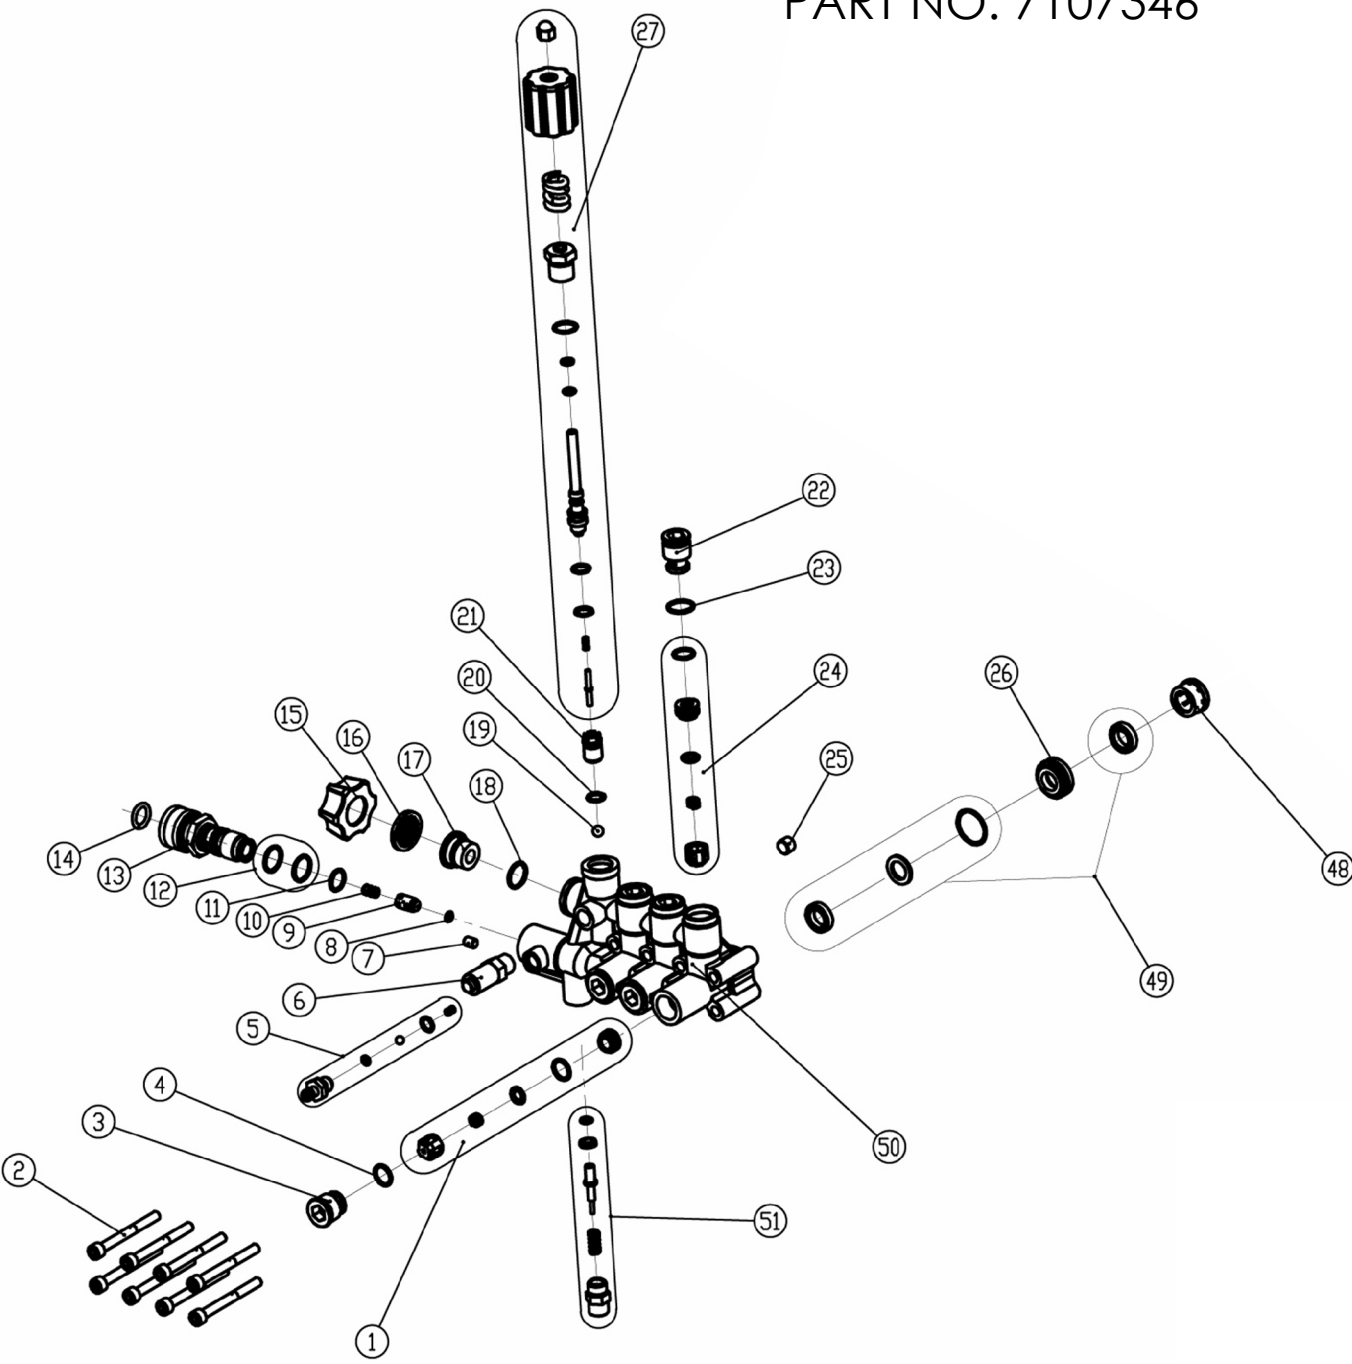

PUMP KIT, 530003 MANIFOLD PART NO. 7107346

530003 PUMP DRAWING PARTS

ITEM	PART NO.	DESCRIPTION	QTY	COMMENT
1	7106691	Cage, Valve	3	Outlet Valve Kit
		Spring, Valve		
		Disk, Valve		
		O-Ring		
		Seat, Valve		
2	7106692	Screw	8	
3	7106693	Plug	3	
4	7106694	O-Ring	3	
5	7104228	Hose Barb	1	Soap Injector Kit
		O-Ring		
		Ball, Soap Valve		
		O-Ring		
		Spring, Soap Valve		
6	7101359	Valve, Thermal Relief	1	
7	7106695	Screw	1	
8	7106696	O-ring, Check Valve	1	
9	7106697	Core, Check Valve	1	
10	7106698	Spring, Check Valve	1	
11	7106699	O-Ring	1	
12	7106700	O-Ring	2	
13	7106701	Quick Connect Connector, Outlet	1	
14	7106702	O-Ring	1	
15	7105705	Nut, Hand Tight	1	
16	7000123	Screen, Water Inlet	1	
17	7106703	Inlet Connector	1	
18	7106704	O-Ring	1	
19	7105710	Ball	1	
20	7106705	O-Ring	2	
21	7106706	Unloader Valve Base	1	
22	7106707	Plug	3	
23	7106700	O-Ring	3	
24	7106708	O-Ring	3	Inlet Valve Kit
		Seat, Valve		
		Disk, Valve		
		Spring, Valve		
		Cage, Valve		
25	7106647	Plug	1	
26	7106710	Retainer	3	
27	7106711	Nut, Unloader Jam	1	Unloader Kit
		Nut, Unloader Adjustment		
		Spring, Unloader		
		Core, Unloader Valve		
		O-Ring		
		Back-Up Ring, Split		
		O-Ring		
		Pole, Unloader Valve		
		O-Ring		
		Back-Up Ring, Split		
		Spring, Pin		
Pin				
48	7106732	Retainer, Seal	3	
49	7106733	Seal, Low Pressure	3	High and Low Pressure Seal Kit
		O-Ring		
		Ring, Anti-Ext		
50	7106734	Pump Head	1	
51	7106628	Valve Cap, Pressure Boost	1	Pressure Boost Valve Kit
		Spring, Boost Valve		
		Valve, Pressure Boost		
		Back Ring		
		O-Ring