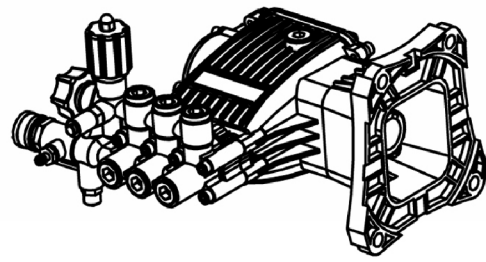

TORQUE SPECIFICATIONS

ITEM	FT-LB	IN-LB	N-M
2	9	106	12
3	15	177	20
6	13	159	18
13	15	177	20
17	15	177	20
22	15	177	20
27	15	177	20
28	7	80	9
36	7	80	9
37	18	221	25
44	3	35	4
46	13	159	18
51	13	159	18

FNA-GROUP
 1265 INDUSTRIAL STREET, DECATUR, AR 72722

TITLE:
AAA C40 SERIES PUMP
3800PSI @ 3.5GPM
HORIZONTAL TRIPLEX

SIZE DWG. NO. **A** **530003** REV. **C**

SCALE: N/A ECN# DC13-0354 SHEET 1 OF 5

① **PART NO. 7106691**

OUTLET VALVE KIT		
ITEM	QTY	DESCRIPTION
1	3	VALVE, CAGE
2	3	VALVE, SPRING
3	3	VALVE, DISK
4	3	VALVE, O-RING
5	3	VALVE, SEAT

⑤ **PART NO. 7104228**

SOAP INJECTOR KIT		
ITEM	QTY	DESCRIPTION
1	1	HOSE BARB
2	1	O-RING
3	1	BALL, SOAP VALVE
4	1	SPRING, SOAP VALVE

②④ **PART NO. 7106708**

INLET VALVE KIT		
ITEM	QTY	DESCRIPTION
1	3	O-RING
2	3	VALVE, SEAT
3	3	VALVE, DISK
4	3	VALVE, SPRING
5	3	VALVE, CAGE