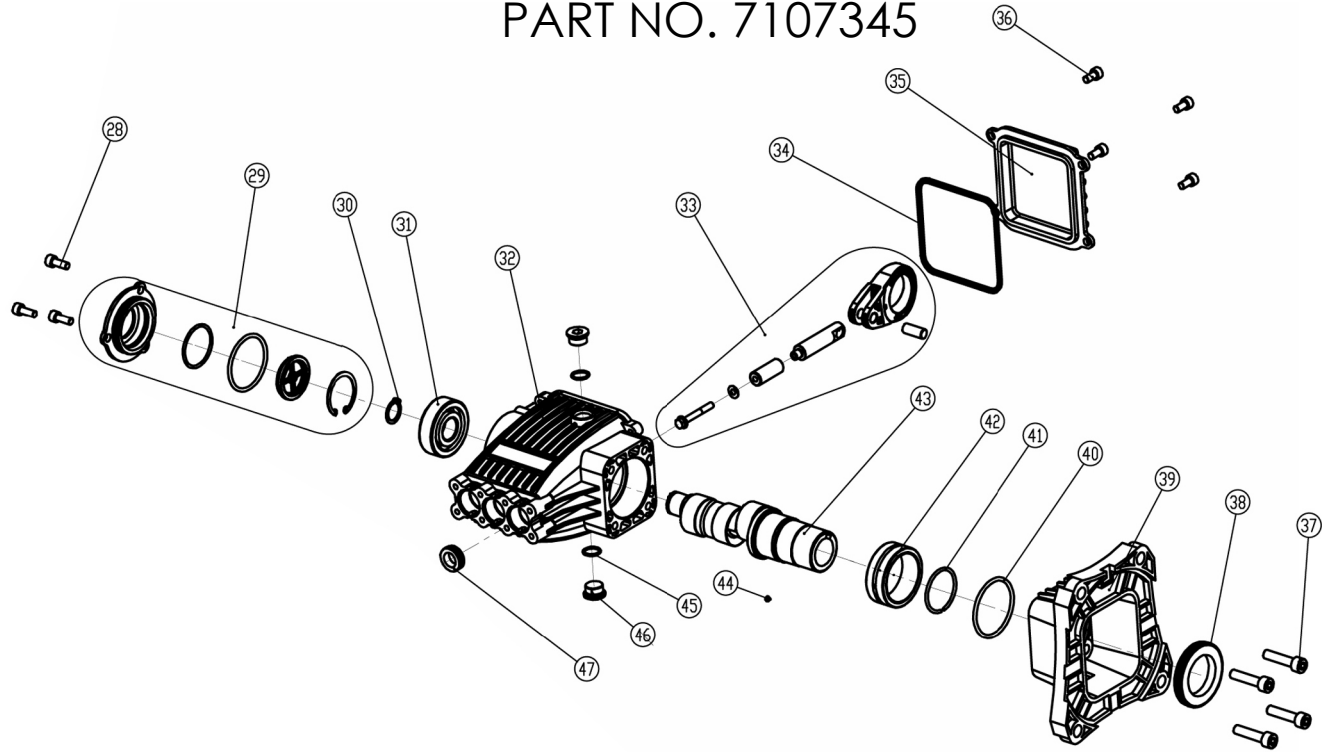

PUMP KIT, 530003 CRANKCASE PART NO. 7107345

530003 PUMP DRAWING PARTS

ITEM	PART NO.	DESCRIPTION	QTY	COMMENT
28	7106721	Screw	3	
29	7106709	Cover, Side	1	Crankcase Side Cover Kit
		O-Ring		
		O-Ring		
		Sight Glass		
		Ring ø40, Retaining		
30	7106714	Ring ø20, Retaining	1	
31	7106715	Bearing, 6304	1	
32	7106716	Crankcase	1	
33	7106718	Bolt	3	Connecting Rod Kit
		Gasket		
		Piston, Ceramic		
		Plunger, Pole, Base		
		Connecting Rod		
		Pin, Connecting Rod		
34	7106719	O-Ring	1	
35	7106720	End Cover	1	
36	7106721	Screw	4	
37	7106722	Screw	4	
38	7106723	Oil Seal	1	
39	7106724	Flange	1	
40	7106712	O-Ring	1	
41	7106726	Ring ø40, Retaining	1	
42	7106727	Needle Bearing	1	
43	7106672	Crankshaft, ø10	1	
44	7106729	Screw	1	
45	7106730	O-Ring	2	
46	7105721	Plug	2	
47	7106731	Oil Seal	3