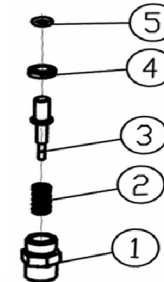

②⑦ **PART NO. 7106711**

UNLOADER KIT		
ITEM	QTY	DESCRIPTION
1	1	NUT, UNLOADER JAM
2	1	NUT, UNLOADER ADJUSTMENT
3	1	SPRING, UNLOADER
4	1	CORE, UNLOADER VALVE
5	1	O-RING
6	1	RING, BACK-UP RING, SPLIT
7	1	O-RING
8	1	POLE, UNLOADER VALVE
9	1	O-RING
10	1	RING, BACK-UP RING, SPLIT
11	1	PIN, SPRING
12	1	PIN, UNLOADER

②⑨ **PART NO. 7106709**

CRANKCASE SIDE COVER KIT		
ITEM	QTY	DESCRIPTION
1	1	COVER, SIDE
2	1	O-RING
3	1	O-RING
4	1	SIGHT GLASS
5	1	RING, RETAINING

③③ **PART NO. 7106718**

CONNECTING ROD KIT		
ITEM	QTY	DESCRIPTION
1	3	BOLT
2	3	GASKET
3	3	PLUNGER, CERAMIC
4	3	BASE, PLUNGER POLE
5	3	ROD, CONNECTING
6	3	PIN, CONNECTING ROD

④⑨ **PART NO. 7106733**

HIGH AND LOW PRESSURE SEAL		
ITEM	QTY	DESCRIPTION
1	3	SEAL, LOW PRESSURE
2	3	O-RING
3	3	RING, ANTI-EXT
4	3	SEAL, HIGH PRESSURE

⑤① **PART NO. 7106628**

PRESSURE BOOST VALVE KIT		
ITEM	QTY	DESCRIPTION
1	1	VALVE, CAP
2	1	VALVE, SPRING
3	1	VALVE
4	1	VALVE, BACK RING
5	1	VALVE, O-RING

530003 PUMP DRAWING PARTS

ITEM	PART NO.	DESCRIPTION	QTY	COMMENT
28	7106721	Screw	3	
29	7106709	Cover, Side	1	Crankcase Side Cover Kit
		O-Ring		
		O-Ring		
		Sight Glass		
30	7106714	Ring ø40, Retaining	1	
31	7106715	Bearing, 6304	1	
32	7106716	Crankcase	1	
33	7106718	Bolt	3	Connecting Rod Kit
		Gasket		
		Piston, Ceramic		
		Plunger, Pole, Base		
		Connecting Rod		
34	7106719	O-Ring	1	
35	7106720	End Cover	1	
36	7106721	Screw	4	
37	7106722	Screw	4	
38	7106723	Oil Seal	1	
39	7106724	Flange	1	
40	7106712	O-Ring	1	
41	7106726	Ring ø40, Retaining	1	
42	7106727	Needle Bearing	1	
43	7106672	Crankshaft, ø10	1	
44	7106729	Screw	1	
45	7106730	O-Ring	2	
46	7105721	Plug	2	
47	7106731	Oil Seal	3	
48	7106732	Retainer, Seal	3	
49	7106733	Seal, Low Pressure	3	High and Low Pressure Seal Kit
		O-Ring		
		Ring, Anti-Ext		
50	7106734	Seal, High Pressure	1	
51	7106628	Pump Head	1	Pressure Boost Valve Kit
		Valve Cap, Pressure Boost		
		Spring, Boost Valve		
		Valve, Pressure Boost		
		Back Ring		
O-Ring				