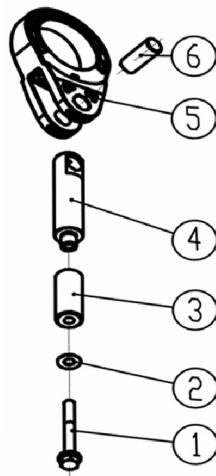

③③ **PART NO. 7106718**

CONNECTING ROD KIT		
ITEM	QTY	DESCRIPTION
1	3	BOLT
2	3	GASKET
3	3	PLUNGER, CERAMIC
4	3	BASE, PLUNGER POLE
5	3	ROD, CONNECTING
6	3	PIN, CONNECTING ROD

④⑨ **PART NO. 7106733**

HIGH AND LOW PRESSURE SEAL		
ITEM	QTY	DESCRIPTION
1	3	SEAL, LOW PRESSURE
2	3	O-RING
3	3	RING, ANTI-EXT
4	3	SEAL, HIGH PRESSURE